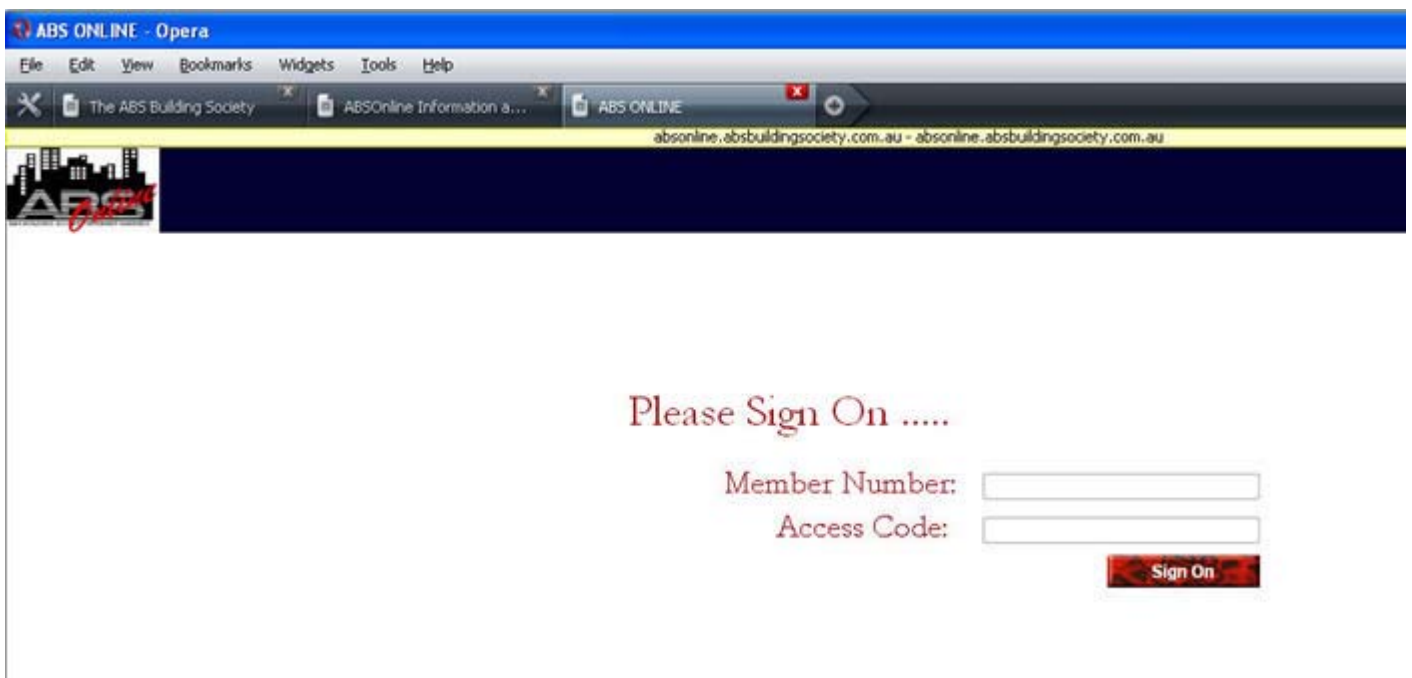

Opera

The Opera web browser controls pop-up blocking on a site-by-site basis where the user decides on whether to allow the. You can enable access as follows:

1. After clicking on the link to ABSOnline you will receive a notification as shown below, reporting that a pop-up has been blocked.

her person.

r computer, and

2. Click where indicated to open the login page. When open you will notice a small yellow strip as shown.

3. Click on the yellow section to open up the address and security details for the ABSOnline site.